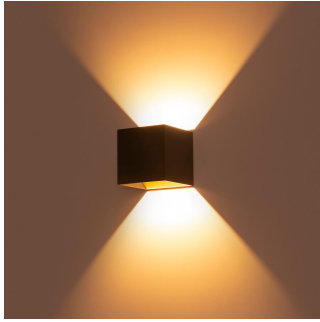

WL3104

6W Up&down Deco Wall Light

Description

Indoor decorative wall light;
Suitable for interior walls;
With a comfortable & diffused light output;

Finish

Black
White

Material

Aluminium
Opal Glass

TECHNICAL CHARACTERISTICS

Light source

Light source: Luminus CXM-6 COB
Output (W): 6.3W (350mA 18V)
Total power consumption (W): 6W
Color temperature: 2700K
CRI: ≥ 90
IK: 08
Real Lumen: 400
Lm/Real W: 55
Life Time: 50.000h L70
MacAdam steps: 3
UGR: 12