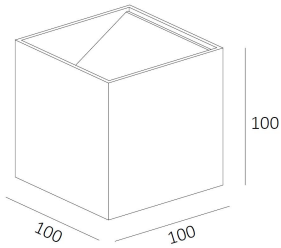

WL3104

6W Up&down Deco Wall Light

Description

Indoor decorative wall light;
Suitable for interior walls;
With a comfortable & diffused light output;

Finish

Black
White

Material

Aluminium
Opal Glass

TECHNICAL CHARACTERISTICS

Light source

Light source: Luminus CXM-6 COB
Output (W): 6.3W (350mA 18V)
Total power consumption (W): 6W
Color temperature: 2700K
CRI: ≥ 90
IK: 08
Real Lumen: 400
Lm/Real W: 55
Life Time: 50.000h L70
MacAdam steps: 3
UGR: 12